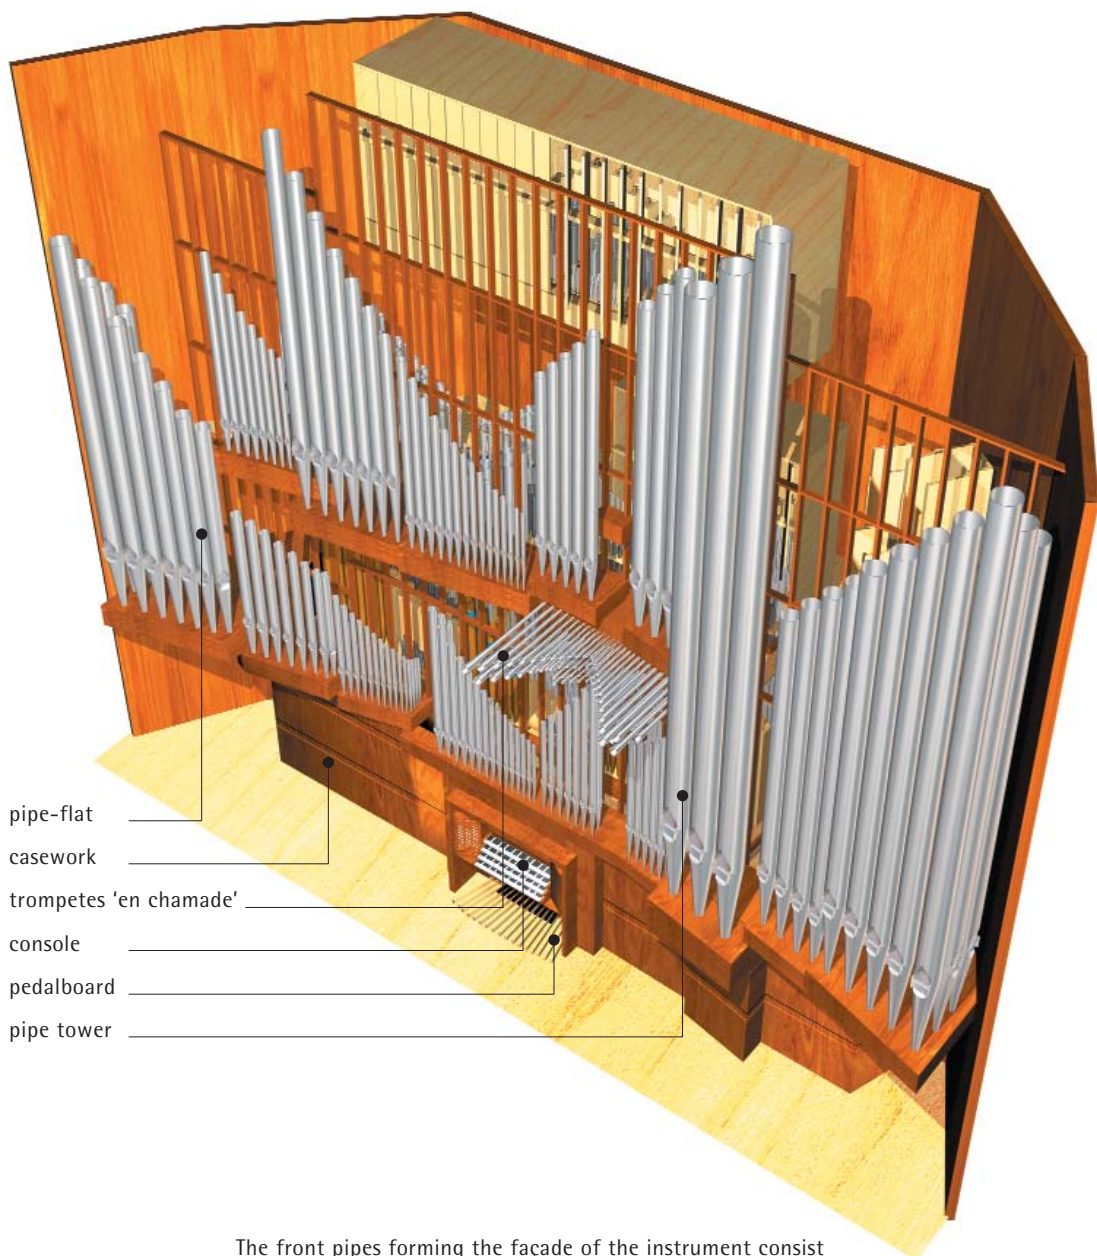

The Workings of The Bridgewater Hall organ

The front pipes forming the façade of the instrument consist of the 32', 16' and 8' principals of the pedal, great and positiv divisions, together with the solo trompetes which project 'en chamade'.